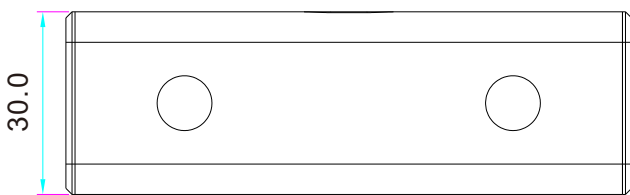

YLI ELECTRONIC

Bracket is for Frameless Glass Door

Model: BBK-601

Specification

- Dimension: 93Lx50Wx30H(mm)
- Standard Structure: High strength aluminium
- Suitable for Door: Frameless glass door
- Glass Thickness: 10-15mm
- Opening Mode: 90 or 180 degree door
- Use with: YB-100/100S/100+
YB-100+LED/200/300
- Weight: 0.15kg

Dimension

Installation

Correct the center line distance approx 20mm

Bracket Section View