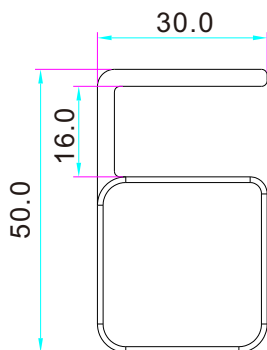

YLI ELECTRONIC

Bracket is for Frameless Glass Door

Model: BBK-601

Specification

- Dimension: 93Lx50Wx30H(mm)
- Standard Structure: High strength aluminium
- Suitable for Door: Frameless glass door
- Glass Thickness: 10-15mm
- Opening Mode: 90 or 180 degree door
- Use with: YB-100/100S/100+
YB-100+LED/200/300
- Weight: 0.15kg

Dimension

Installation

Correct the center line distance approx 20mm

Bracket Section View