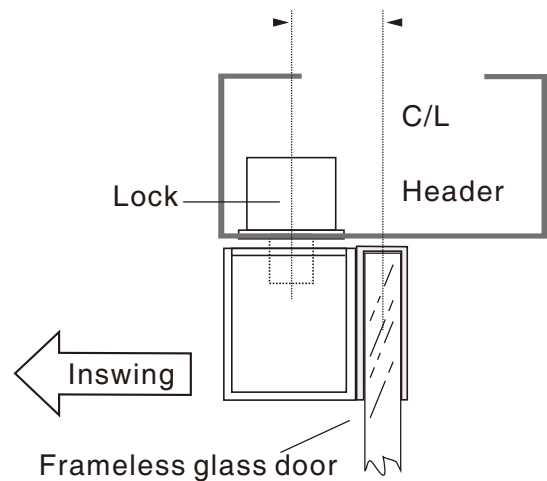

YLI ELECTRONIC

Bracket is for Frameless Glass Door

Model: BBK-601

Specification

- Dimension: 93Lx50Wx30H(mm)
- Standard Structure: High strength aluminium
- Suitable for Door: Frameless glass door
- Glass Thickness: 10-15mm
- Opening Mode: 90 or 180 degree door
- Use with: YB-100/100S/100+
YB-100+LED/200/300
- Weight: 0.15kg

Dimension

Installation

Correct the center line distance approx 20mm

Bracket Section View