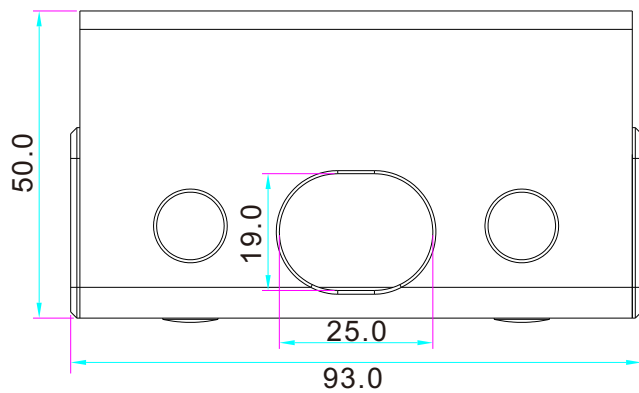

YLI ELECTRONIC

Bracket is for Frameless Glass Door

Model: BBK-601

Specification

- Dimension: 93Lx50Wx30H(mm)
- Standard Structure: High strength aluminium
- Suitable for Door: Frameless glass door
- Glass Thickness: 10-15mm
- Opening Mode: 90 or 180 degree door
- Use with: YB-100/100S/100+
YB-100+LED/200/300
- Weight: 0.15kg

Dimension

Installation

Correct the center line distance approx 20mm

Bracket Section View