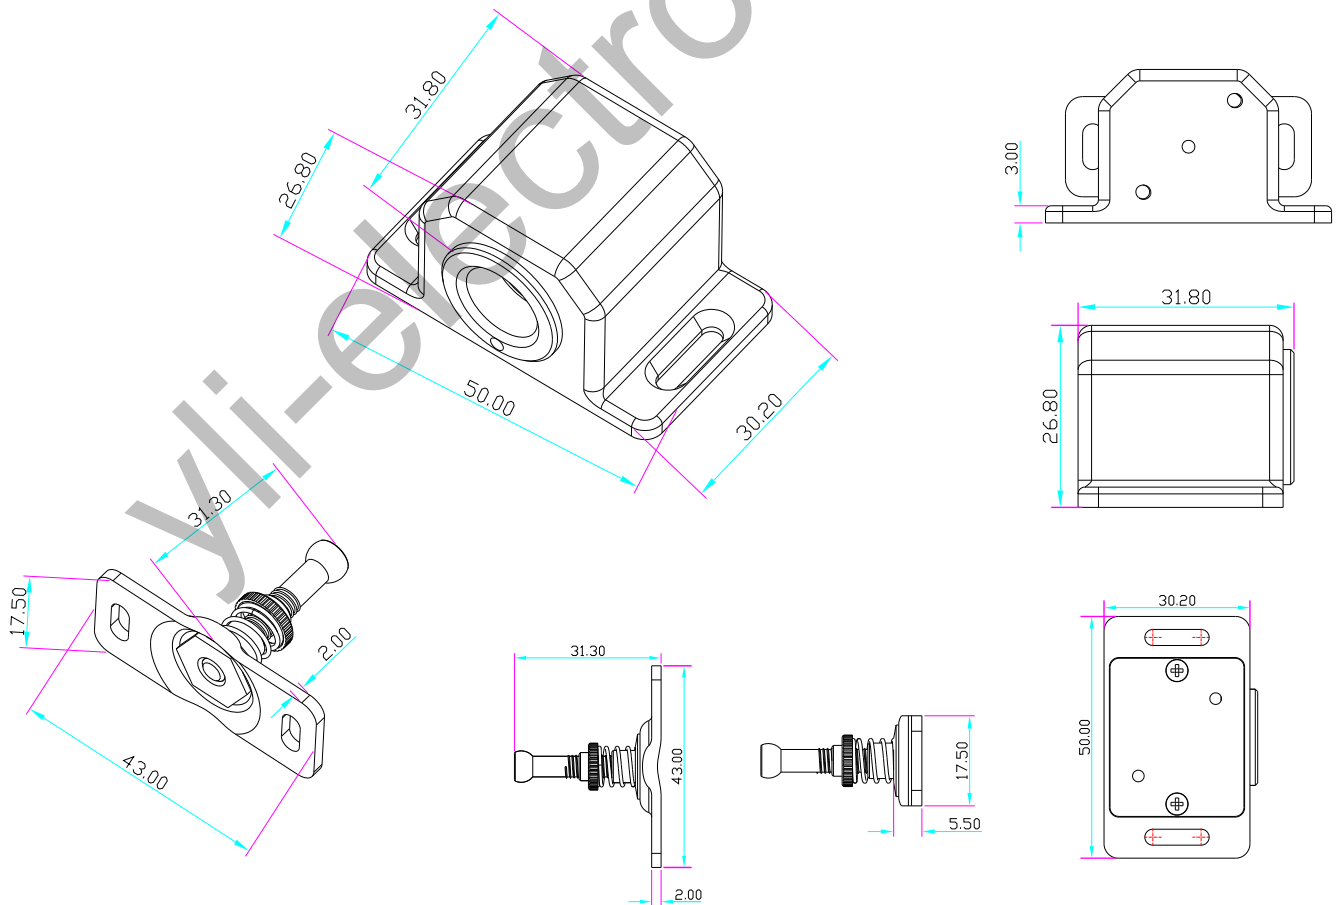

YLI ELECTRONIC

Electric Cabinet Lock

Model:YE-304

Specification

- Dimension: 50Lx30.2Wx26.8H(mm)
- Holding force: >150KG
- Voltage: DC12V
- Current: 100mA
- Feature: Fail safe(NC);
Fail secure(NO)
- Suitable for: File cabinet ; Display case
- Weight: 0.18kg

Installation

Dimension

Optional pin