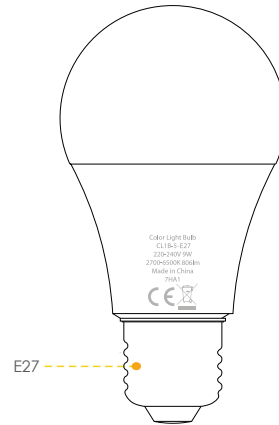

Back View

Specifications

Photometric

Blub Technology: LED
Rated Lumens: 806lm
Lemen Maintenance: 93.1%
Beam Angle: 220°
Correlated Color Temperature: 2700-6500K + 16 million colors
Color Rendering Index: > 80

Electrical

Rated Input Voltage: 220-240V 50Hz
Rated Input Current: 50mA
Max. Input Wattage: 9w
Standby Power Consumption: 0.5w
Displacement Factor: 0.5
Dimming: 5%~100%

Network

Functioning Pattern: 2.4G Wi-Fi /BLE
Communication Distance: 70m
Imou App: iOS, Android

General

Fitting: E27
Form Factor: A60
Dimensions(D×H): Φ60×112mm
Net Weight: 47.5g
Energy Efficiency Class: F
Certification: CE

Lifetime

Rater Life: > 15000h
Survival Factor: 90%
Switching Cycle: > 15000 times
Operating Conditions: -15°C~+40°C

What's in the box

- 1 x Bulb
- 1 x Quick Start Guide