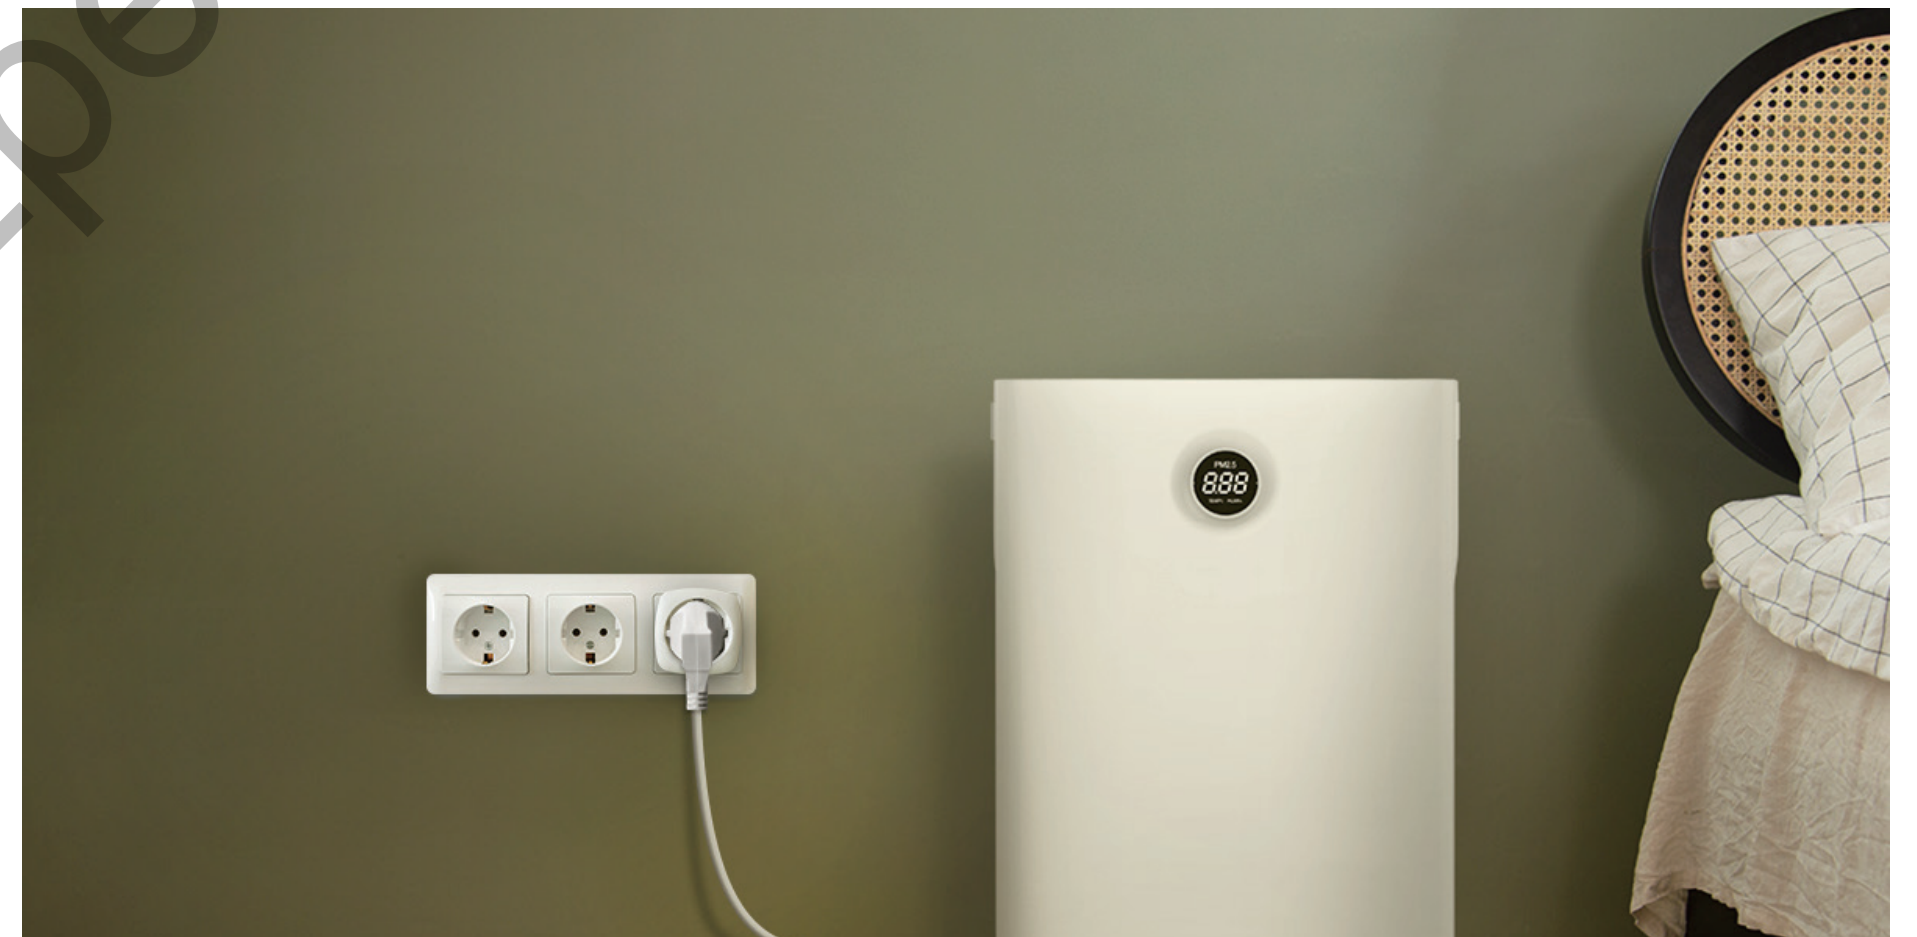

T30 Smart Plug

T30-10B-EU

Control appliances from anywhere.

This space-saving Smart Plug gives you remote control of your lights, fans, computer equipment, security cameras, and more!

Electricity Statistics

Hey Alexa!
Turn off the coffee machine!

Turn indicator on or off as needed.

Do any of your devices have exceedingly bright LED lights, keeping you up at night? the T30 Smart Plug won't give you that problem! Use the EZVIZ App to turn off the indicator light for a good night's sleep.

Compact and out-of-the-way.

The T30 Smart Plug is designed to make your home smart, not complicated. Compact and lightweight, these plugs were designed so that adjacent sockets would not be blocked.

Safe to use.