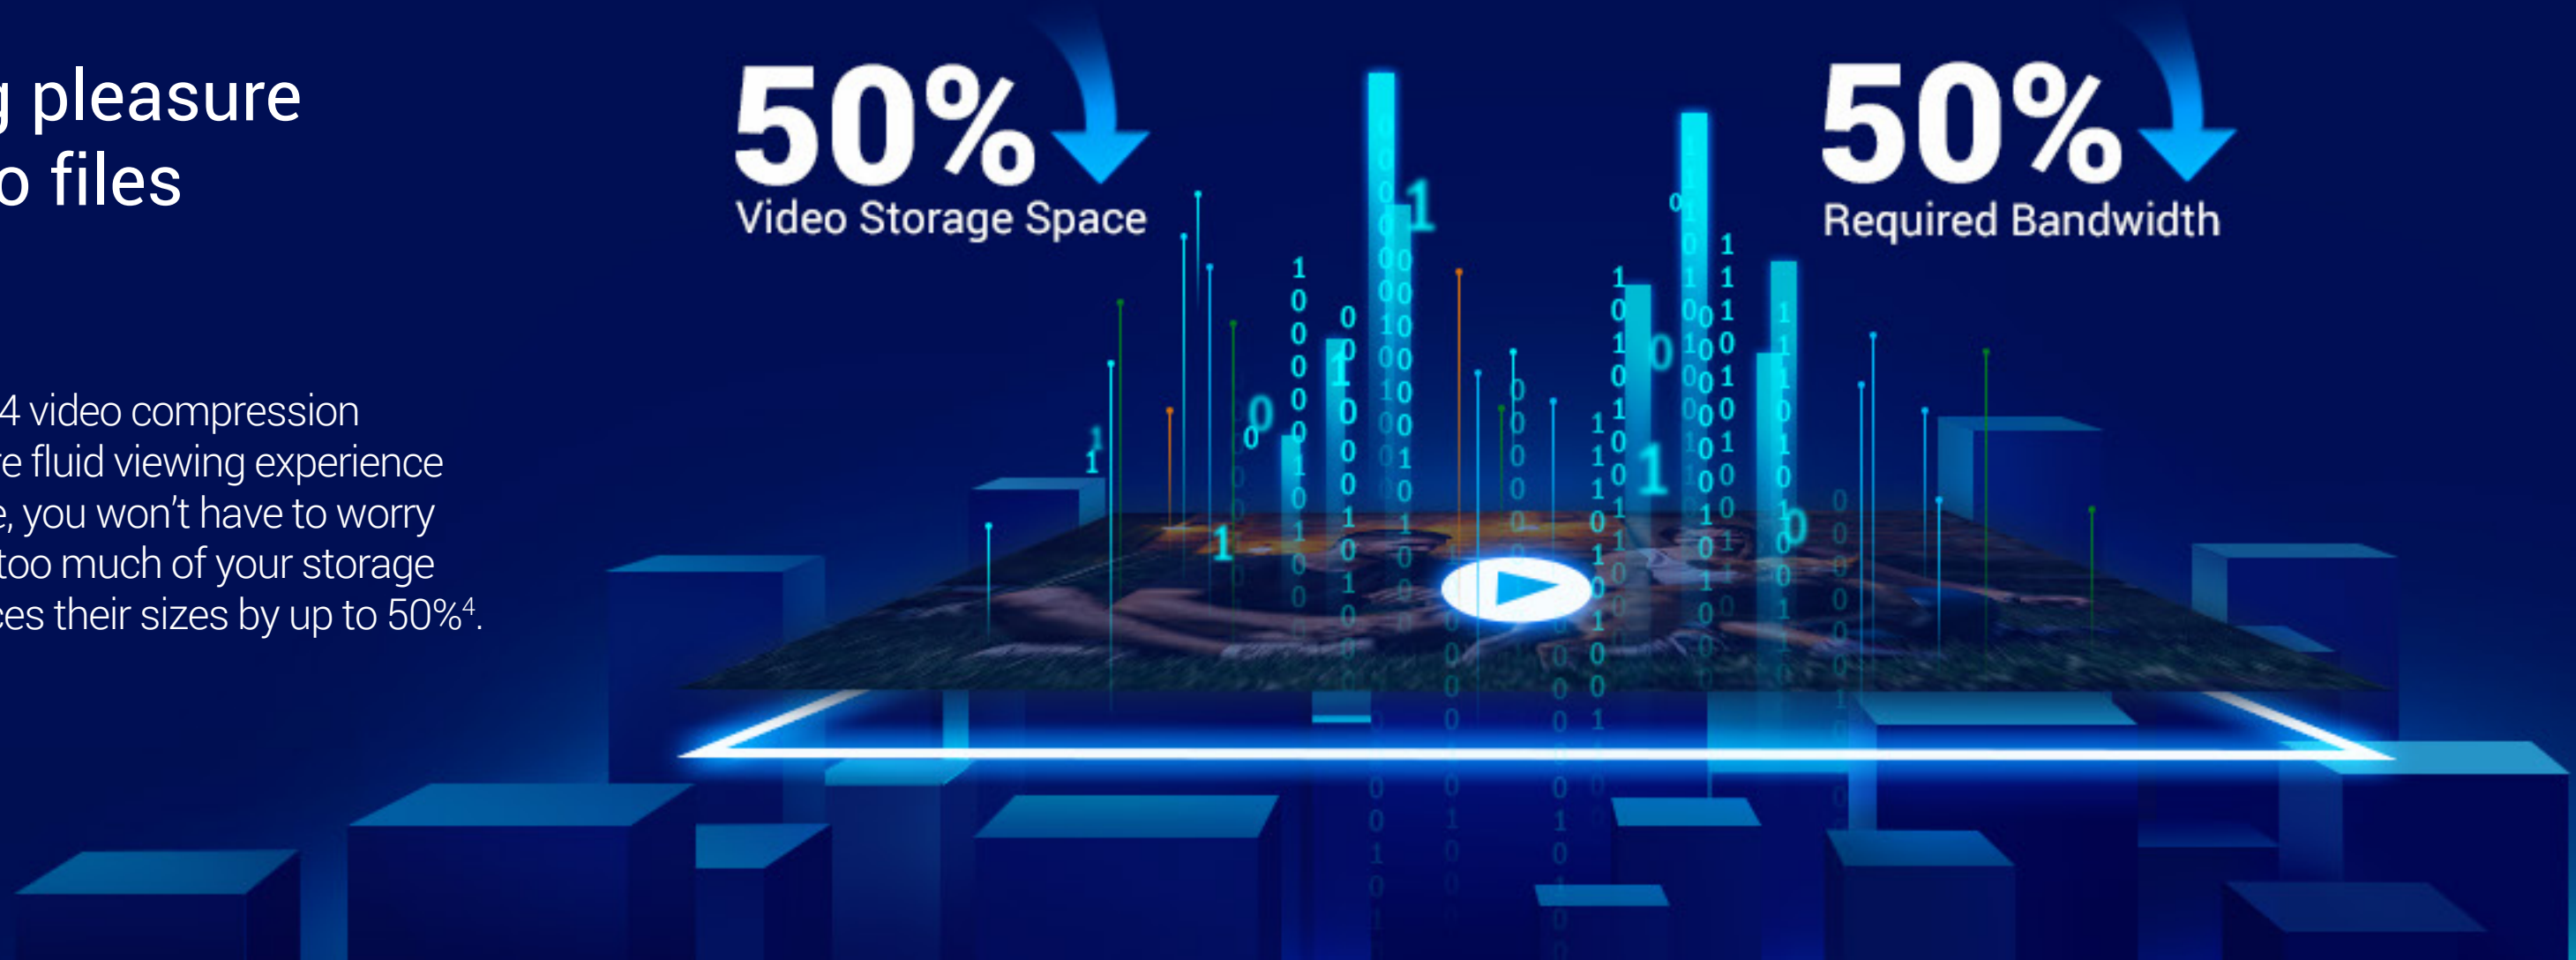

Enhanced viewing pleasure with smaller video files

Compared to the prevailing H.264 video compression technology, H.265 creates a more fluid viewing experience with recorded videos. Meanwhile, you won't have to worry about large video files taking up too much of your storage space – H.265 technology reduces their sizes by up to 50%⁴.

50% ↓
Video Storage Space

50% ↓
Required Bandwidth