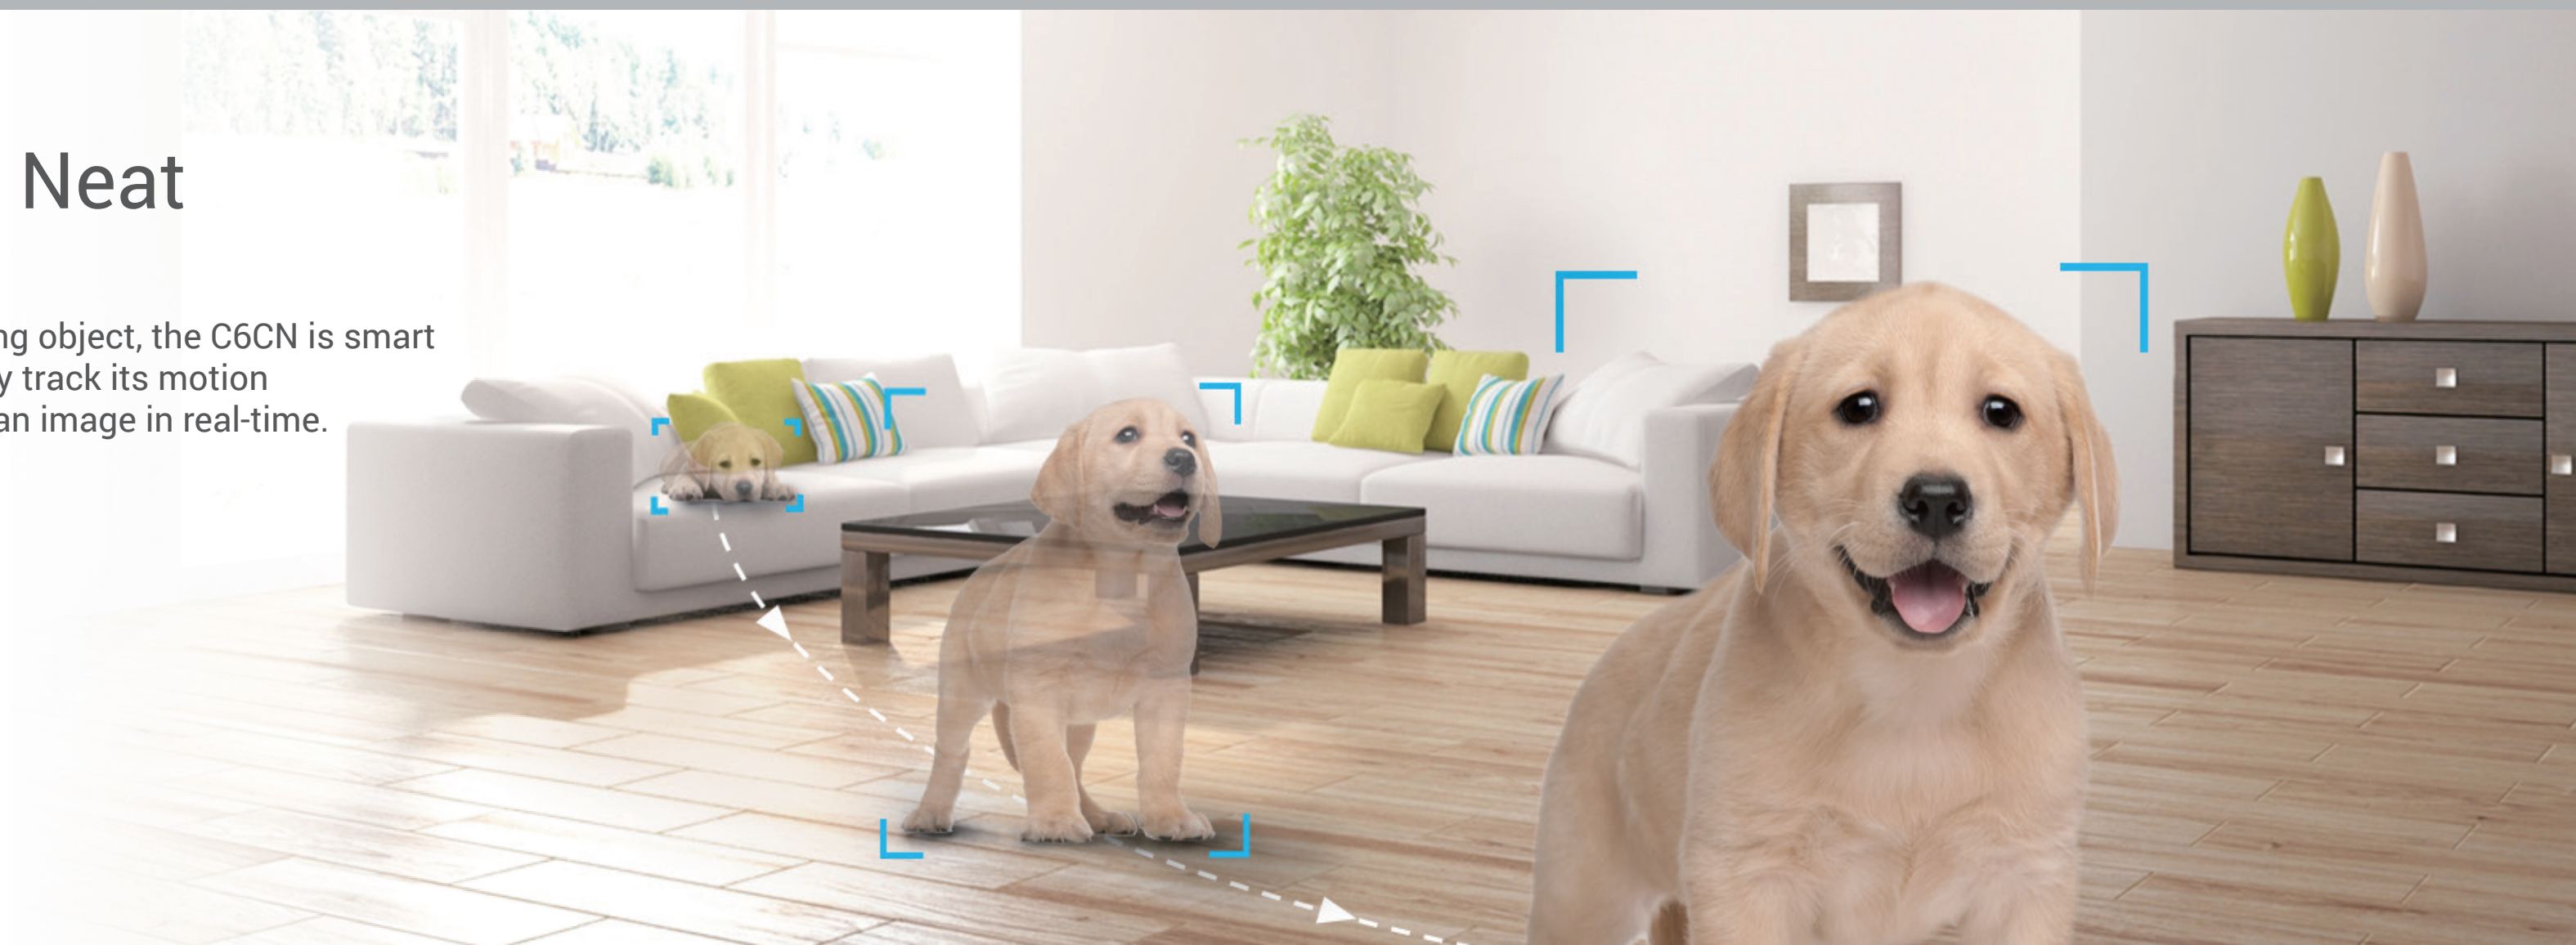

Vertical rotation

Up 105°

Down 15°

Horizontal rotation
340°

Smart and Neat

When it detects a moving object, the C6CN is smart enough to automatically track its motion while alerting you with an image in real-time.

Protect Your Privacy

Want a bit more privacy? With one tap of the EZVIZ App on your mobile device, the thoughtfully-designed privacy shutter allows you to turn the lens off – whenever, wherever.

Simple and Flexible Installation