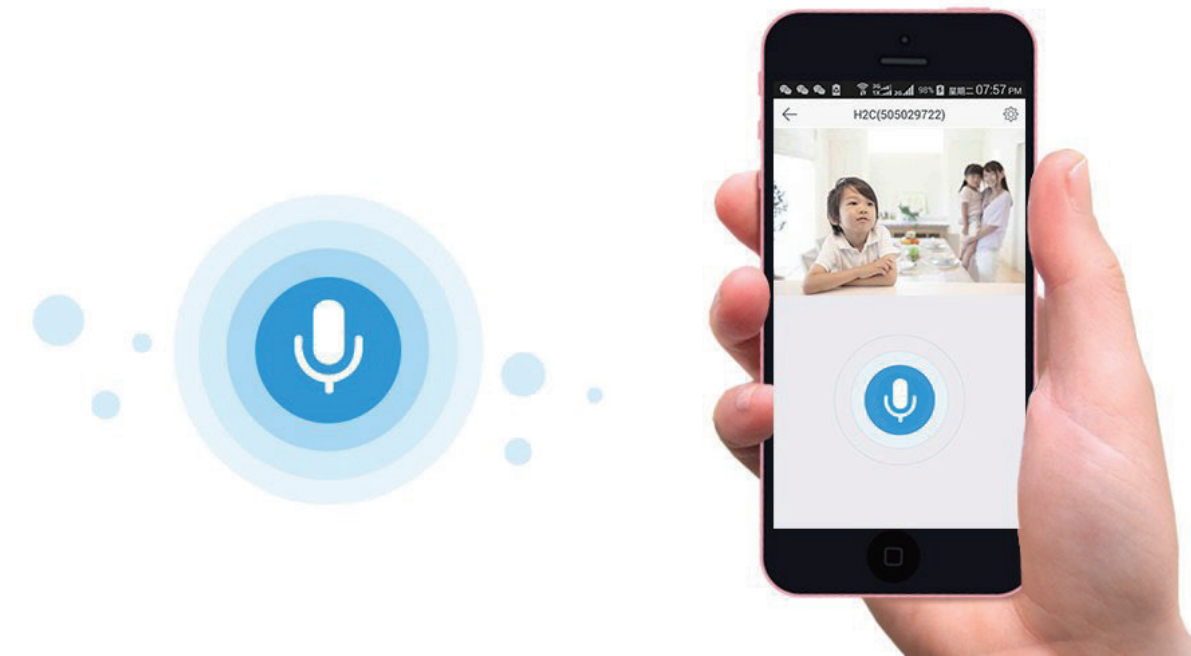

Integrates with EZVIZ alarm system

The C6C (ez360) can be integrated into EZVIZ alarm systems. Once an alarm is triggered, the camera will capture a picture and video footage and send them to the device owner.

Instant alerts (manual activation required)

The C6C (ez360) watches for movement. When motion is detected, it will take a picture and send alerts to your smartphone.

Two-way audio

The camera comes with a built-in microphone and HiFi quality speaker, enabling two-way audio via the camera and your phone or tablet.