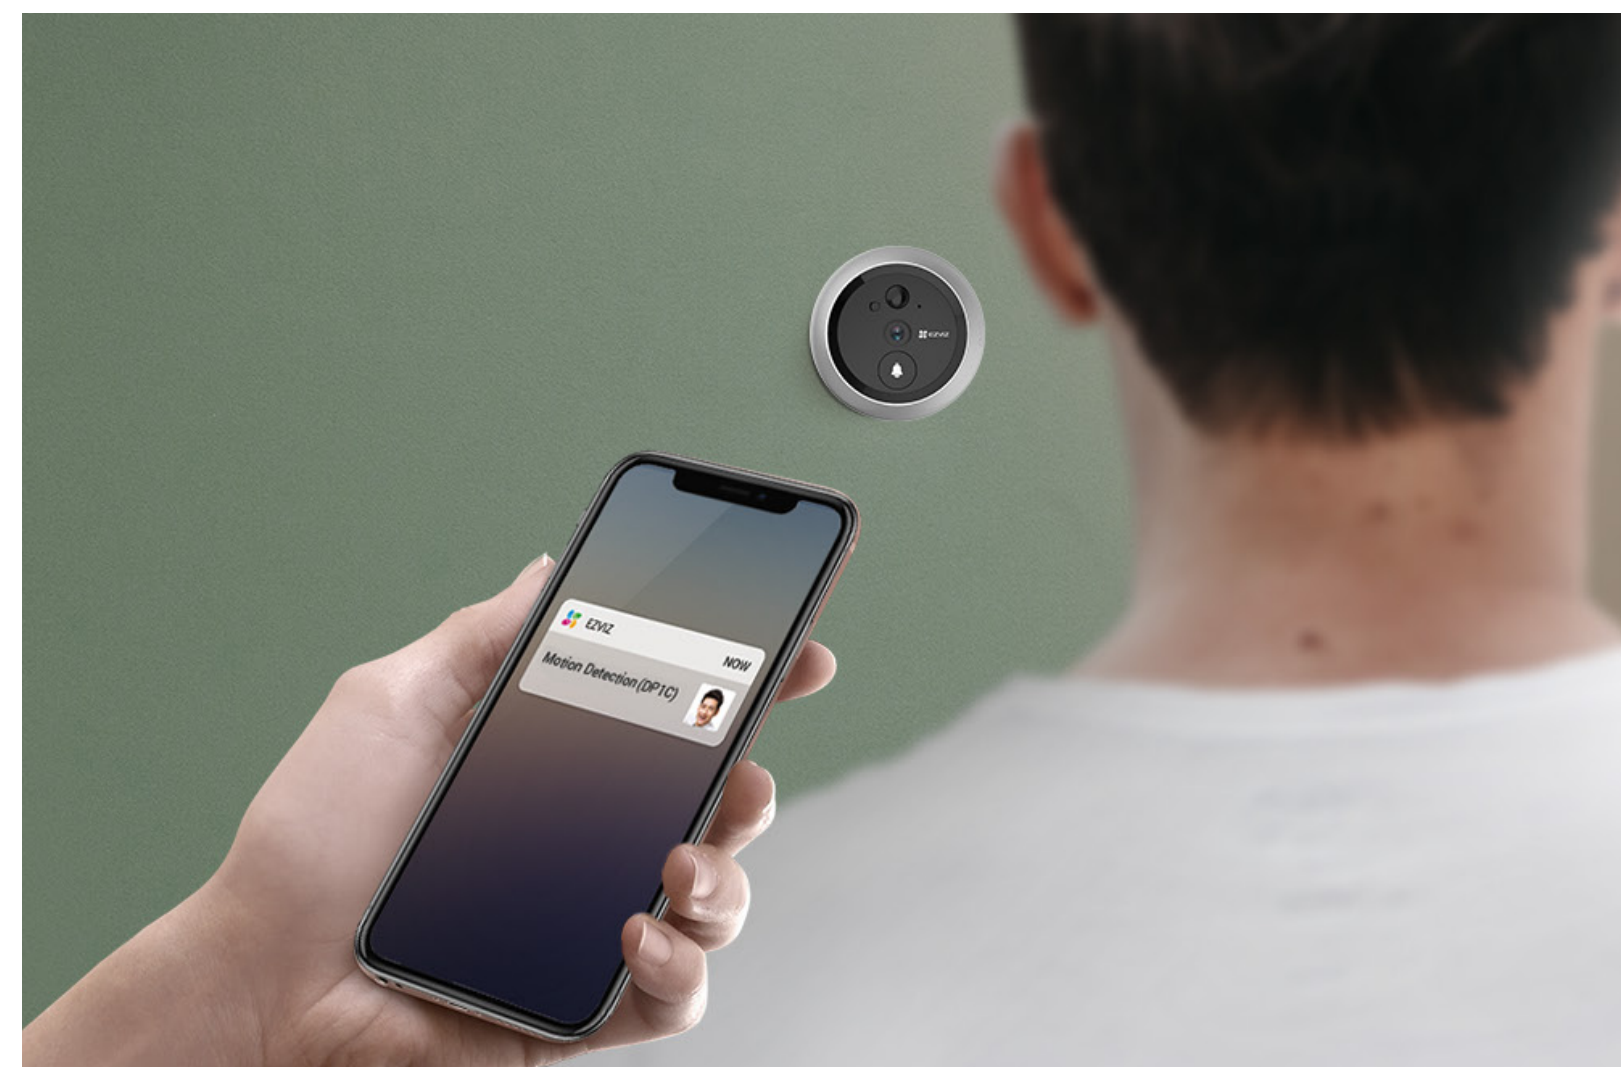

DP1C

Wire-Free Smart Door Viewer

Two-in-one Video Doorbell and Door Viewer.

Now you can easily see and talk to visitors through an indoor monitor and on your mobile phone.

PIR Motion Detection

720p Video

4.3-Inch Color Screen

Equipped with a 4.3-inch color screen for the interior side of your front door, the DP1C Door Viewer shows you who's out there.

Instant alerts for 24/7 protection.

Featuring smart motion detection, the exterior camera captures images and sends real-time alerts to you when a visitor is at the door.

See and speak with visitors when you're away.

Thanks to built-in ringtones, the DP1C alerts you to visitors and provides real-time video on the screen. If you are away, you can still see and speak with your visitors using your mobile phone.

104°

Sturdy and secure zinc alloy body.

Made of zinc alloy, the device fits seamlessly onto your door. The exterior camera is tamper-proof and privacy-guaranteed, making it impossible for bad actors to peep into your house through the camera.