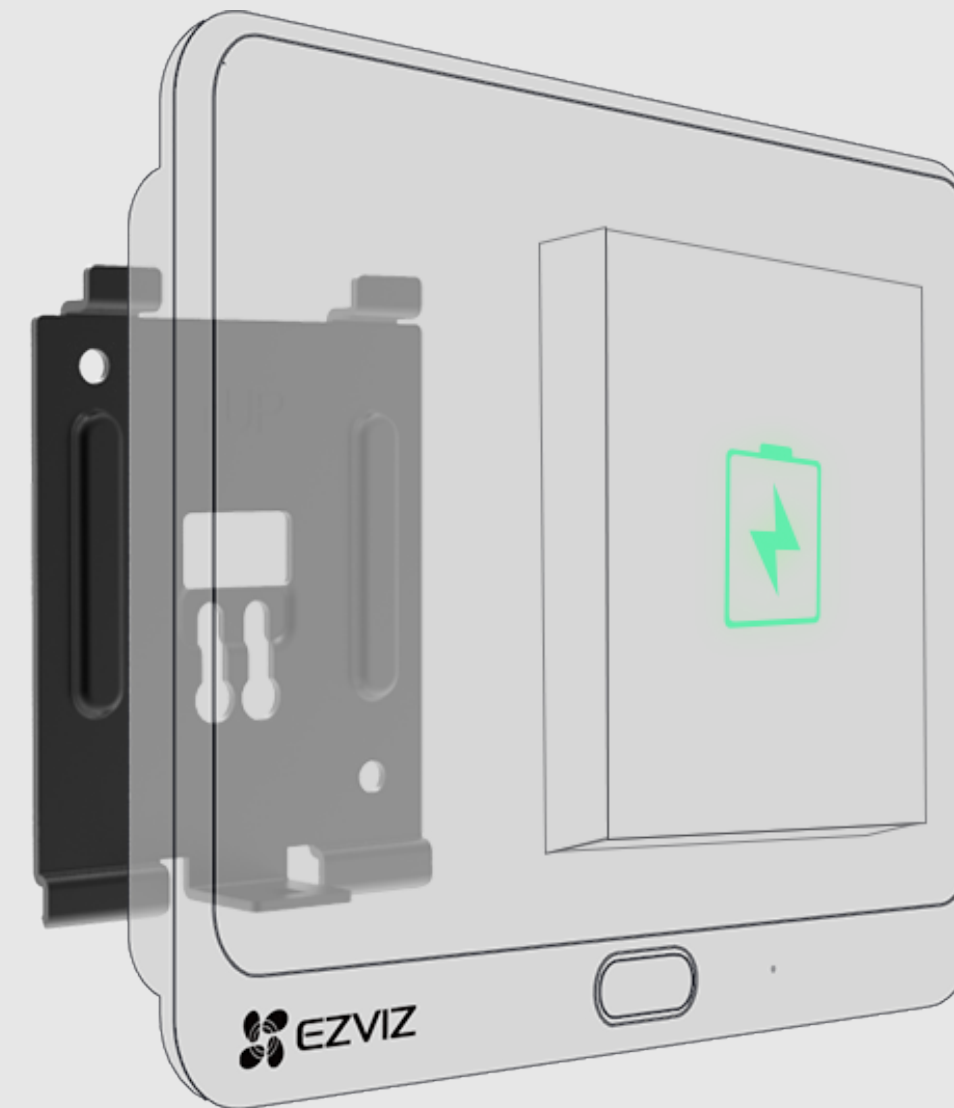

Equipped with a 4.3-inch color screen for the interior side of your front door, the DP1C Door Viewer shows you who's out there.

Instant alerts for 24/7 protection.

Featuring smart motion detection, the exterior camera captures images and sends real-time alerts to you when a visitor is at the door.

Brilliant vision, day and night.

See more and see clearer with its 104° wide-angle lens. Rendering sharp night vision of objects up to 3 meters away, the DP1C ensures your peace of mind all day and all night. It is also smart enough to automatically shift between day and night modes.

104°

Sturdy and secure zinc alloy body.

Made of zinc alloy, the device fits seamlessly onto your door. The exterior camera is tamper-proof and privacy-guaranteed, making it impossible for bad actors to peep into your house through the camera.

Long-lasting protection.

Equipped with a built-in 4600 mAh rechargeable lithium battery, the DP1C delivers long battery life with minimal power consumption.

We protect your data and privacy.

Protecting your data and privacy is our highest priority. Data transmission between the device and the EZVIZ Cloud is encrypted from end to end. Only you have the keys to decrypt your data.