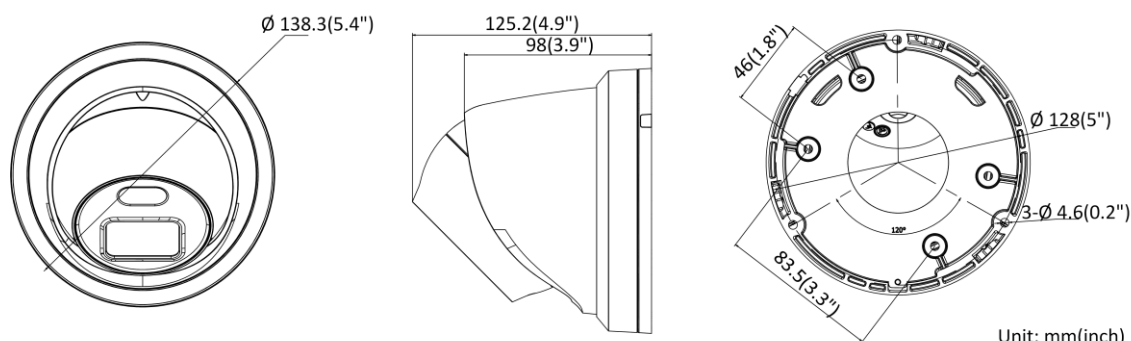

General Function	Anti-flicker, heartbeat, mirror, privacy masks, flash log, password reset via e-mail, pixel counter
Software Reset	Yes
Storage Conditions	-30 °C to 60 °C (-22 °F to 140 °F). Humidity 95% or less (non-condensing)
Startup and Operating Conditions	-30 °C to 60 °C (-22 °F to 140 °F). Humidity 95% or less (non-condensing)
Power Supply	12 VDC ± 25%, PoE: 802.3af, class 3
Power Consumption and Current	12 VDC, 0.5 A, max. 6 W PoE: (802.3af, 36 V to 57 V), 0.2 A to 0.12 A, max. 7 W
Power Interface	Ø5.5 mm coaxial power plug
Material	Aluminum alloy body, except for trim ring
Screw Material	SUS304
Camera Dimension	Ø138.3 × 125.2 mm (Ø5.4" × 4.9")
Package Dimension	170 × 170 × 150 mm (7" × 7" × 5.9")
Camera Weight	Approx. 700 g (1.5 lb.)
With Package Weight	Approx. 995 g (2.2 lb.)
Approval	
Class	Class B
EMC	FCC SDoC (47 CFR Part 15, Subpart B); CE-EMC (EN 55032: 2015, EN 61000-3-2: 2014, EN 61000-3-3: 2013, EN 50130-4: 2011 +A1: 2014); RCM (AS/NZS CISPR 32: 2015); IC VoC (ICES-003: Issue 6, 2016); KC (KN 32: 2015, KN 35: 2015)
Safety	UL (UL 60950-1); CB (IEC 60950-1:2005 + Am 1:2009 + Am 2:2013, IEC 62368-1:2014); CE-LVD (EN 60950-1:2005 + Am 1:2009 + Am 2:2013, IEC 62368-1:2014); BIS (IS 13252(Part 1):2010+A1:2013+A2:2015); LOA (IEC/EN 60950-1)
Environment	CE-RoHS (2011/65/EU); WEEE (2012/19/EU); Reach (Regulation (EC) No 1907/2006)
Protection	Ingress protection: IP67 (IEC 60529-2013)

▪ Available Model

DS-2CD2327G2-LU (2.8 mm, 4 mm, 6 mm)

DS-2CD2327G2-L (2.8 mm, 4 mm, 6 mm)

▪ Dimension

Unit: mm(inch)

▪ **Accessory**

▪ **Optional**

DS-1276ZJ-SUS Corner Mount	DS-1273ZJ-140 Wall Mount	DS-1273ZJ-140B Wall Mount	DS-1271ZJ-140 Pendant Mount	DS-1275ZJ-SUS Vertical Pole Mount
				
				
<p>DS-1280ZJ-DM21 Junction Box</p>				
				
				