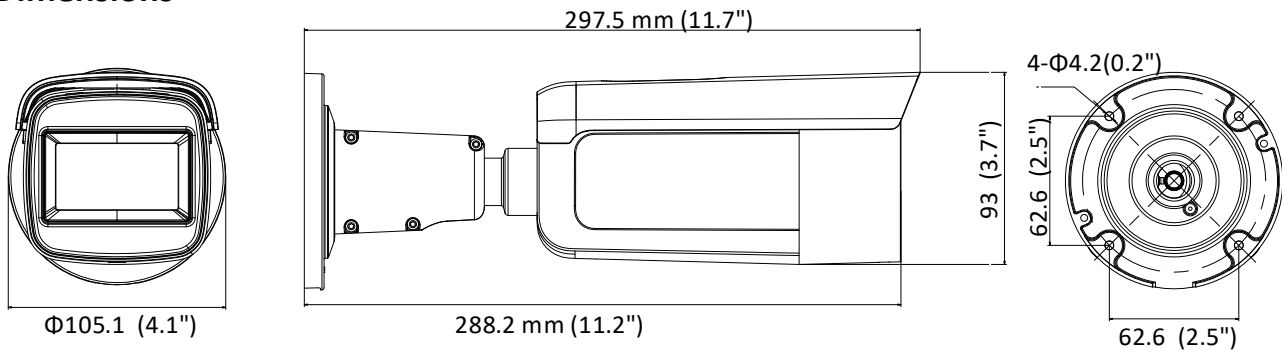

Available Model:

DS-2CD2683G1-IZ(2.8 to 12 mm), DS-2CD2683G1-IZS(2.8 to 12 mm)

Dimensions

Accessories

Distributed by