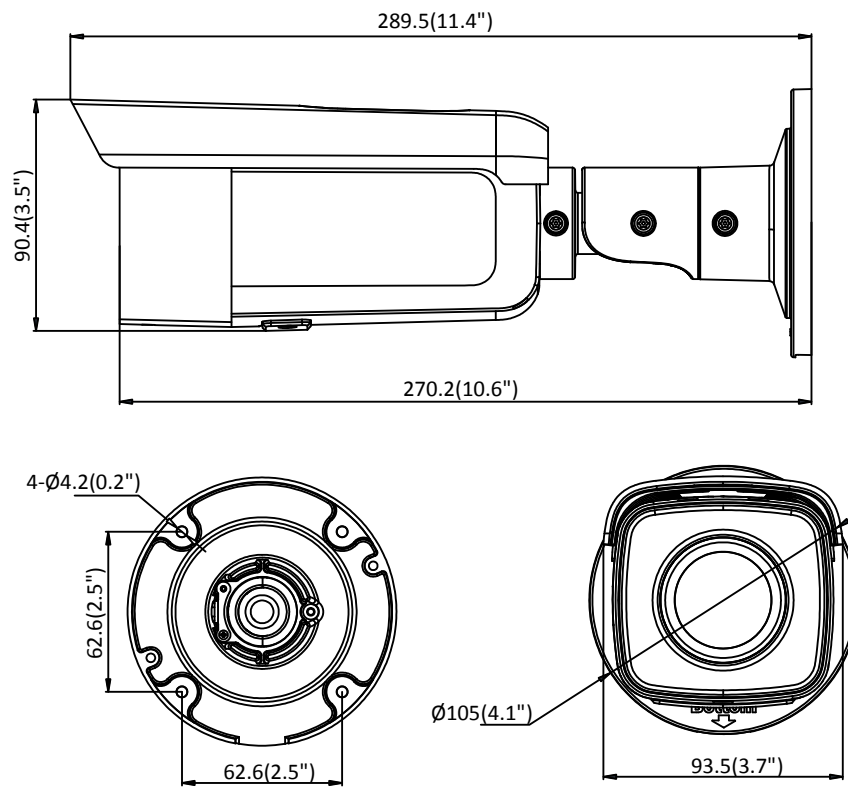

Available Model

DS-2CD2T85G1-I5 (2.8/4/6 mm), DS-2CD2T85G1-I8 (2.8/4/6 mm)

Dimension

Unit: mm(inch)