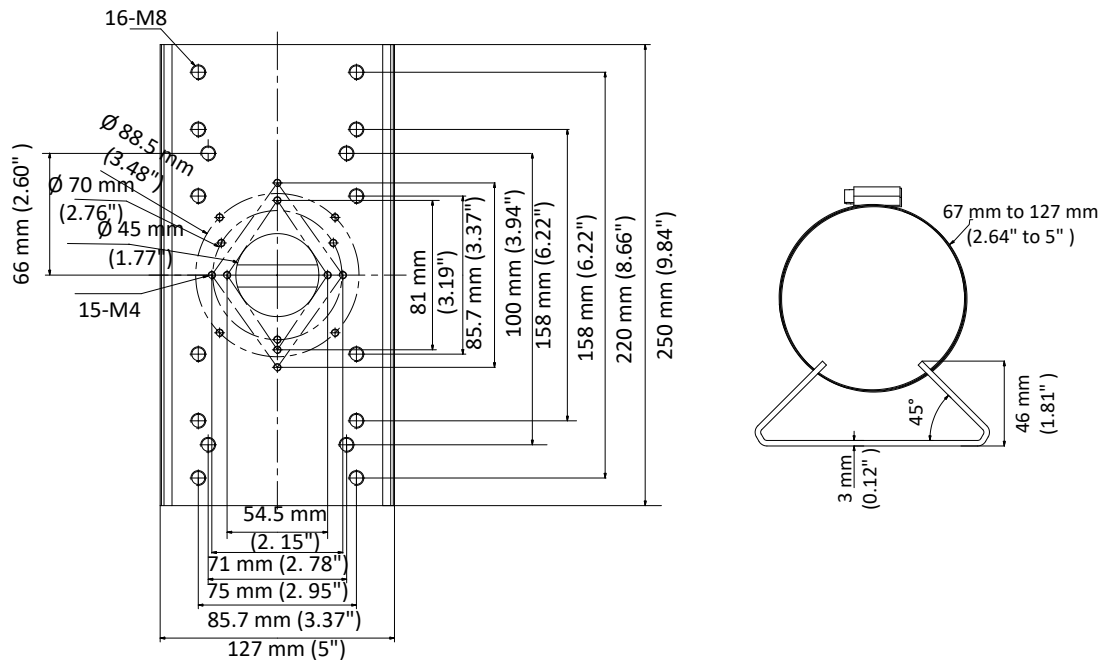

### Horizontal Pole Mount

#### Feature

- Stainless steel with surface spray treatment
- One piece stainless steel formation ensures the reliable structure
- Adjustable diameter from 67 mm to 127 mm

#### Dimension

#### Parameter

Model	DS-1275ZJ-SUS
Parameters	Horizontal Pole Mount
Appearance	Hikvision White
Material	Stainless Steel
Dimension	127 mm × 46 mm × 250 mm (5" × 1.81" × 9.84")
Weight	1480 g (3.26 lb.)