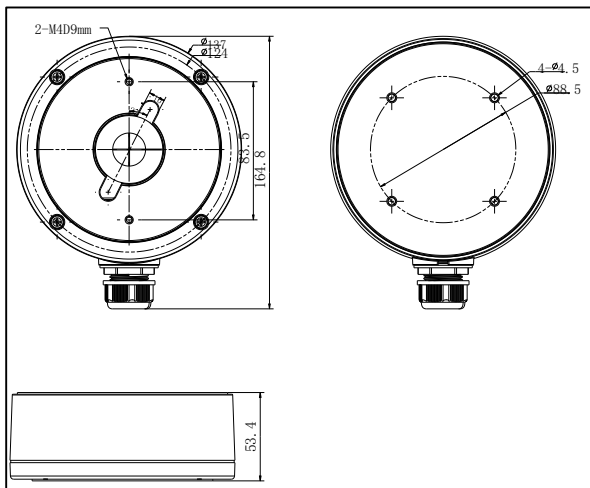

DS-1280ZJ-DM22

Junction Box for Dome Camera

Features:

- Aluminum alloy material with surface spray treatment
- Waterproof design

Dimension:

Order Model:

DS-1280ZJ-DM22

Parameter:

Model	DS-1280ZJ-DM22
Parameters	Junction Box for Dome Camera
Appearance	Hikvision White
Material	Aluminum Alloy
Dimension	Φ 137×164.8×53.4mm
Weight	520g

Notice:

- The bracket should be installed on flat wall
- Waterproof rubber is necessary for outdoor application
- The wall must be capable of supporting over 3 times as much as the total weight of the camera and the mount.
- The maximum load capacity of the bracket is 4.5KG

Note: The actual dome camera may vary from the picture above.