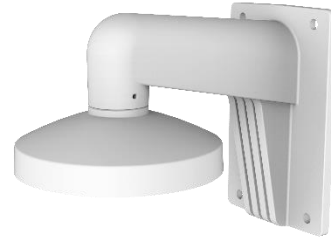

DS-1473ZJ-155

Wall Mount for Dome Camera

Feature

- Aluminum alloy with surface spray treatment
- The cap facilitates the installation
- Waterproof design

Dimension

Available Model

DS-1473ZJ-155

Parameter

Model	DS-1473ZJ-155
Parameters	Wall Mount for Dome Camera
Appearance	Hikvision White
Material	Aluminum Alloy
Dimension	Ø 155 mm × 183.5 mm × 240 mm (6.1" × 7.22" × 9.45")
Weight	650 g (1.4 lb.)

Note

- The mount should be installed on the flat surface.
- The wall must be capable of supporting at least 3 times as much as the total weight of the camera and the mount.
- The mount's maximum load capacity is 3 Kg (6.6 lb.).