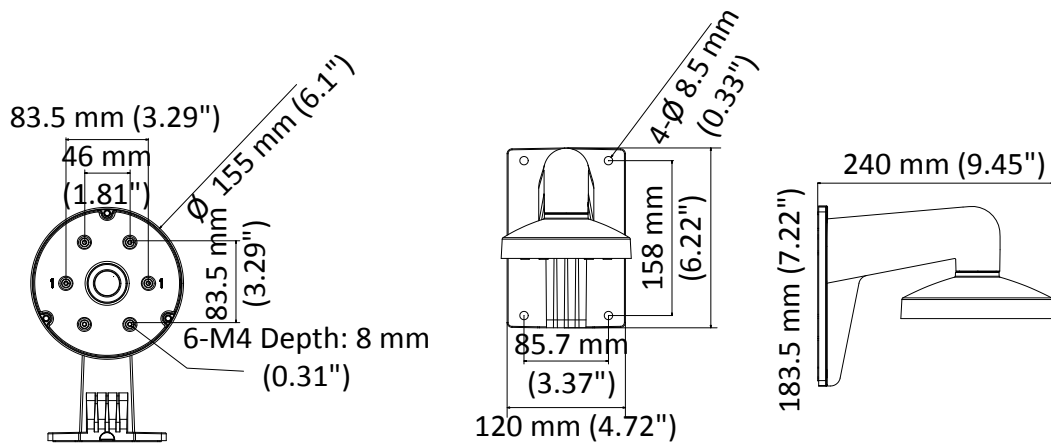

DS-1473ZJ-155

Wall Mount for Dome Camera

Feature

- Aluminum alloy with surface spray treatment
- The cap facilitates the installation
- Waterproof design

Dimension

Available Model

DS-1473ZJ-155

Parameter

Model	DS-1473ZJ-155
Parameters	Wall Mount for Dome Camera
Appearance	Hikvision White
Material	Aluminum Alloy
Dimension	Ø 155 mm × 183.5 mm × 240 mm (6.1" × 7.22" × 9.45")
Weight	650 g (1.4 lb.)

Note

- The mount should be installed on the flat surface.
- The wall must be capable of supporting at least 3 times as much as the total weight of the camera and the mount.
- The mount's maximum load capacity is 3 Kg (6.6 lb.).