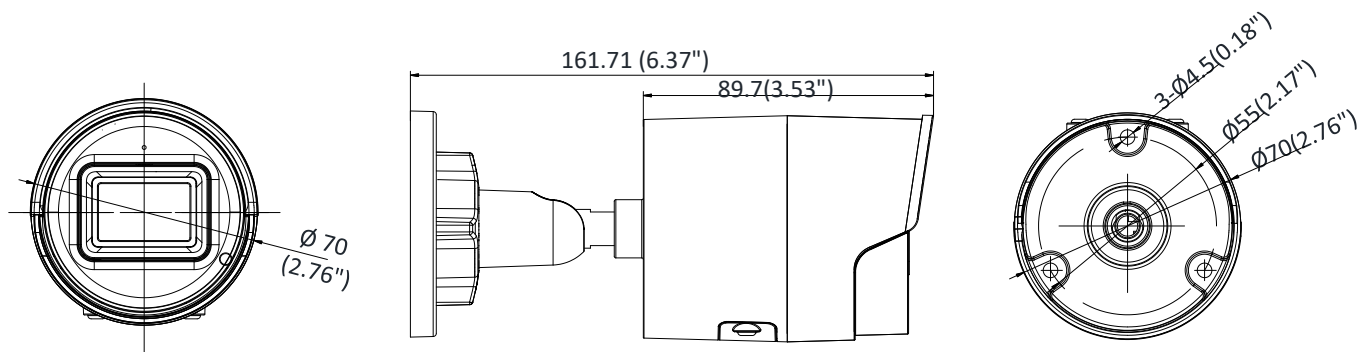

Software Reset	Yes
Linkage Method	Upload to FTP/NAS/memory card, notify surveillance center, send email, trigger recording, trigger capture Trigger recording: memory card, network storage, pre-record and post-record Trigger captured pictures uploading: FTP, HTTP, NAS, Email Trigger notification: HTTP, ISAPI, alarm output, Email
Storage Conditions	-30 °C to 60 °C (-22 °F to 140 °F), humidity 95% or less (non-condensing)
Startup and Operating Conditions	-30 °C to 60 °C (-22 °F to 140 °F), humidity 95% or less (non-condensing)
Power Supply	12 VDC ± 25%; PoE: (802.3af, class 3)
Power Consumption and Current	12 VDC, 0.5 A, max. 6 W PoE: (802.3af, 36V to 57V), 0.2 A to 0.13 A, max. 7.2 W
Power Interface	Ø5.5 mm coaxial power plug
Material	Metal
Camera Dimension	Ø70 ×161.7 mm (2.76" × 6.37")
Package Dimension	216 × 121 × 118 mm (8.5" × 4.8" ×4.6")
Camera Weight	500 g (1.1 lb.)
With Package Weight	710 g (1.6 lb.)
<b>Approval</b>	
Protection	-I model: Ingress protection: IP67 (IEC 60529-2013) -IU model: Ingress protection: IP66 (IEC 60529-2013)
EMC	CE-EMC (EN 55032: 2015, EN 61000-3-2: 2014, EN 61000-3-3: 2013, EN 50130-4: 2011 +A1: 2014); RCM (AS/NZS CISPR 32: 2015); IC (ICES-003: Issue 6, 2016); KC (KN 32: 2015, KN 35: 2015)
Safety	UL (UL 60950-1); CB (IEC 60950-1:2005 + Am 1:2009 + Am 2:2013); CE-LVD (EN 60950-1:2005 + Am 1:2009 + Am 2:2013); BIS (IS 13252(Part 1):2010+A1:2013+A2:2015); LOA (IEC/EN 60950-1)
Environment	CE-RoHS (2011/65/EU); WEEE (2012/19/EU); Reach (Regulation (EC) No 1907/2006)

## Dimension

Unit: mm(Inch)