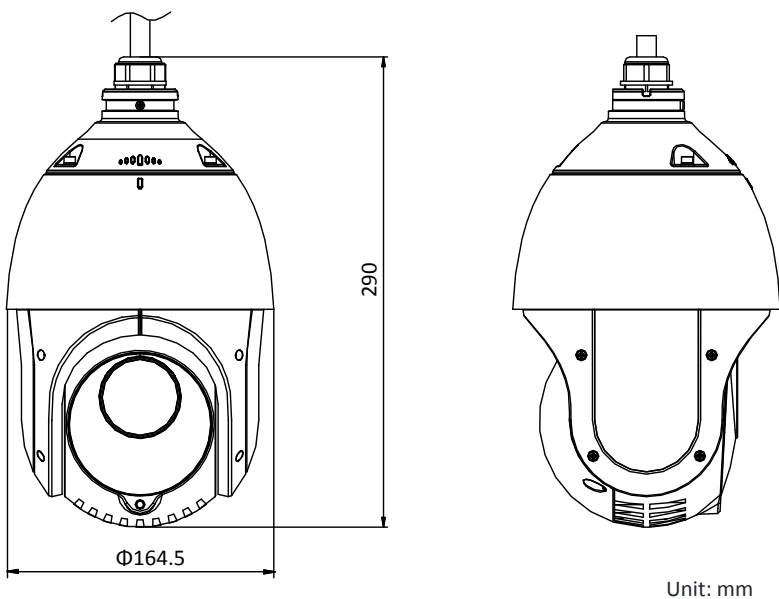

DORI

The DORI (detect, observe, recognize, identify) distance gives the general idea of the camera ability to distinguish persons or objects within its field of view.

It is calculated based on the camera sensor specification and the criteria given by EN 62676-4: 2015.

DORI	Detect	Observe	Recognize	Identify
Definition	25 px/m	63 px/m	125 px/m	250 px/m
Distance (Tele)	1500.0 m (4921.3 ft)	595.2 m (1952.8 ft)	300.0 m (984.3 ft)	150.0 m (492.1 ft)

Available Model

DS-2DE4415IW-DE (E), 12 VDC & PoE (802.3 at, class4)

Dimensions

Accessory

Included:

Power adapter

Wall Mount

Optional:

Horizontal Pole Mount

Wall Mount

Wall mount with junction box

Wall mount with junction box