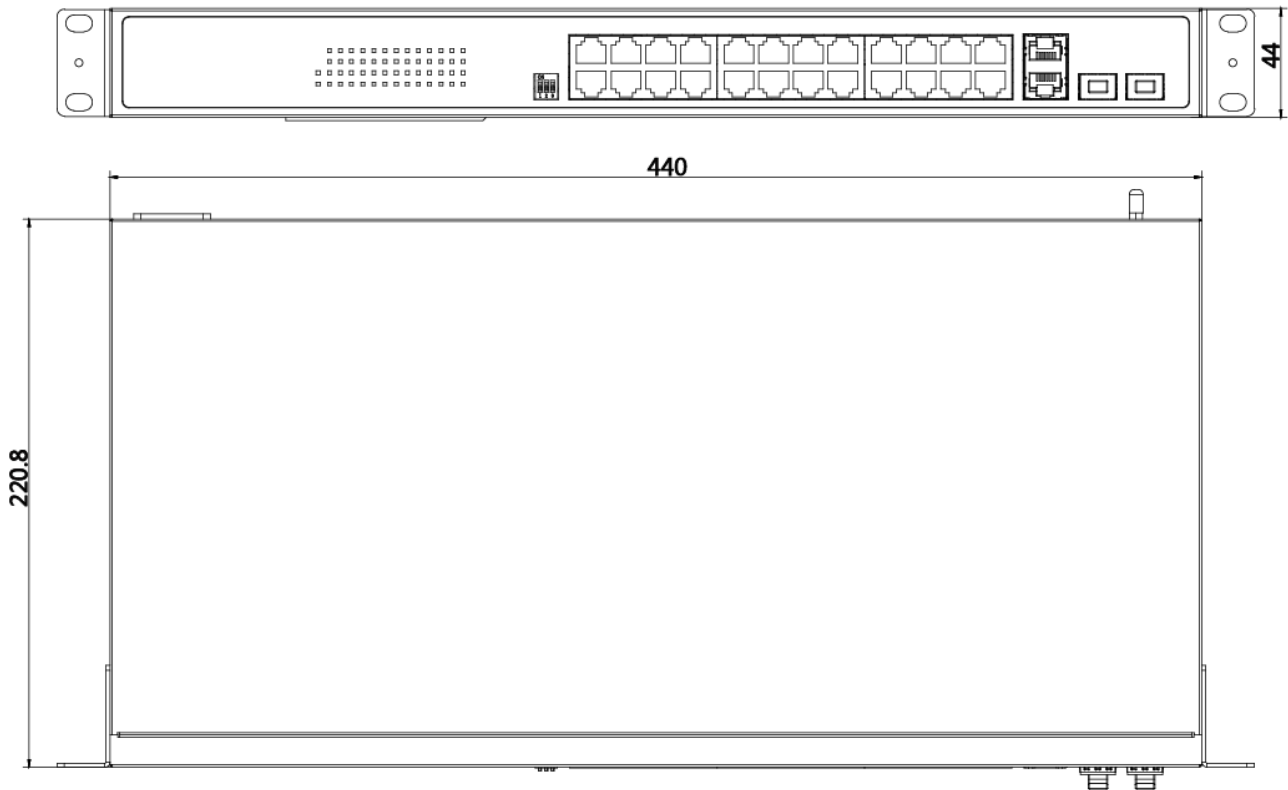

Physical Interface

Front panel:

Back panel:

Available Model

DS-3E0528HP-E

Dimension (unit: mm)

Typical Application

Distributed by