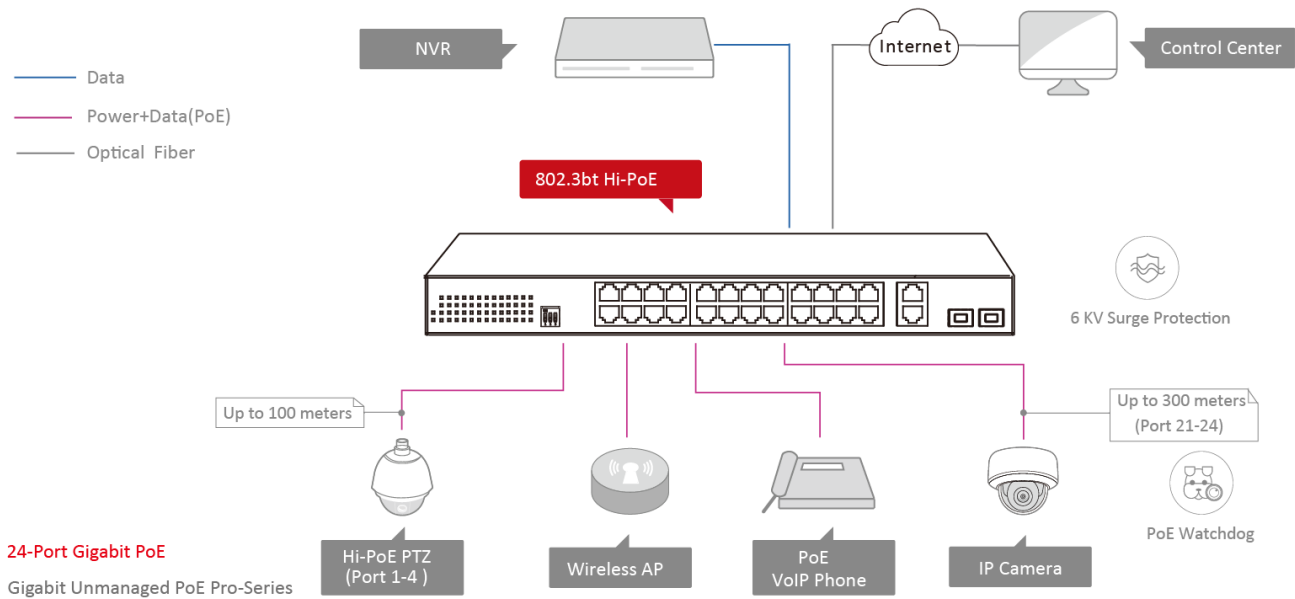

DS-3E0528HP-E

28-Port Gigabit Unmanaged Hi-PoE Switch

DS-3E0528HP-E switches are layer 2 Hi-PoE switches, providing advanced PoE power supply technology and Gigabit networks design on the basis of high-performance access to ensure stable data upload. The switches support Hi-PoE, long range, port isolation, and PoE watchdog function.

Key Feature

- 20 × gigabit PoE ports, 4 × gigabit Hi-PoE ports, 2 × gigabit RJ45 ports, and 2 × gigabit fiber optical ports.
- IEEE 802.3at/af/bt standard for Hi-PoE ports (Max. 90 W PoE output).
- IEEE 802.3at/af standard for PoE ports (Max. 30 W PoE output).
- IEEE 802.3, IEEE 802.3u, IEEE 802.3x, IEEE 802.3ab, and IEEE 802.3z standard.
- 6 KV surge protection for PoE ports.
- Up to 300 m long-range transmission.
- PoE watchdog to auto detect and restart the cameras that do not respond.
- Port isolation to improve network security.
- Gigabit network access design.
- Wire-speed forwarding.
- Store-and-forward switching.
- Solid high-strength metal shell.

Physical Interface

Front panel:

Back panel:

Available Model

DS-3E0528HP-E

Dimension (unit: mm)

Typical Application

Distributed by