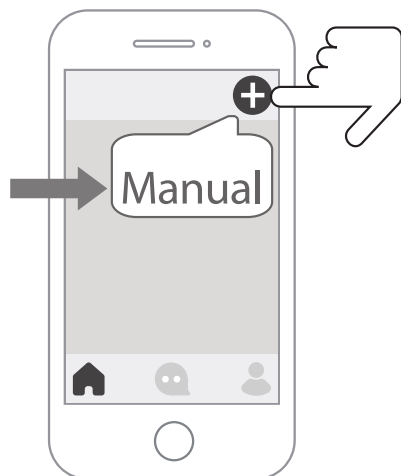

Get Imou Life App

Scan the QR code below or search for "Imou Life" in the app store to download and install the app.

- i** If you already use the app, make sure that you are using the latest version.

Install the Device

2

Set Up the Device

1

2

3

4

The app will guide you through the setup process.

European Directives Compliance