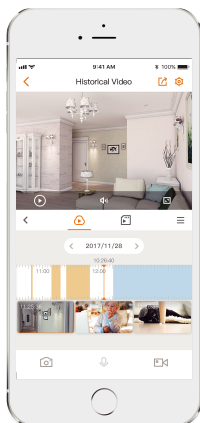

H.265 4MP QHD

See more than 1080P

Human Detection

Quickly find human targets in you home

Built-in Microphone

High quality microphone picks up sounds clearly while monitoring

H.265 Codec

Save more high-quality video in less space

Wi-Fi Connection

IEEE802.11b/g/n(2.4GHz)

Alarm Notification

Sends instant motion-activated alerts to your mobile phone

Diversified Storage

Supports NVR, Cloud Storage or Micro SD card (up to 256GB)

24/7 Protection

Infrared night vision for clear-as-day clarity even in pitch dark

Stay close with what you care

With Cloud service, you will have access to what you care as long as Internet is available. You can record daily or motion videos on Cloud and playback anytime anywhere.