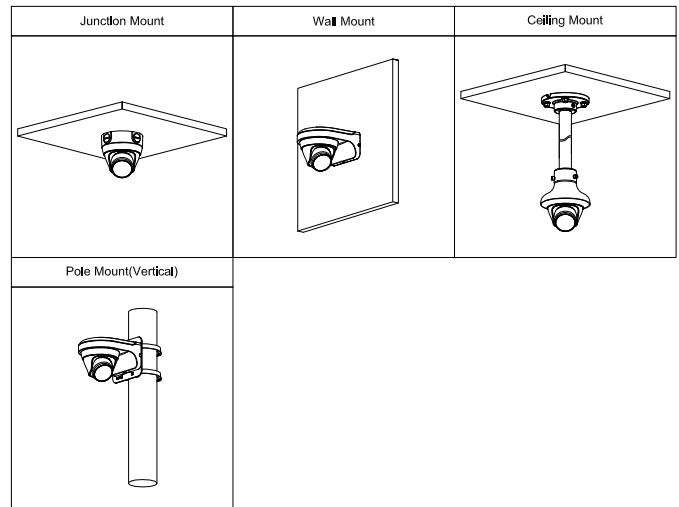

Power

Power Supply	12V DC/POE (802.3af)
Power Consumption	< 5.1W

Environment

Operating Conditions	-40°C to +55°C (-40°F to +131°F) /less than≤95%
Storage Conditions	-40°C to +60°C (-40°F to +140°F)
Protection	IP67

Structure

Casing	Inner core:metal+ plastic; cover:plastic
Dimensions	85.5 mm × Φ109 mm (3.4" × Φ4.3")
Net Weight	0.25 kg (0.6 lb)
Gross Weight	0.37 kg (0.8 lb)

Ordering Information

Type	Part Number	Description
4MP Camera	DH-IPC-HDW1431T1P-S4	4MP Entry IR Fixed-focal Eyeball Network Camera,PAL
	DH-IPC-HDW1431T1N-S4	4MP Entry IR Fixed-focal Eyeball Network Camera,NTSC
Accessories (optional)	PFA136	Junction Box
	PFA130-E	Junction Box
	PFB203W	Wall Mount
	PFA106	Mount Adapter
	PFB220C	Ceiling Mount
	PFA152-E	Pole Mount
	PFM321D	12V DC 1A Power Adapter
	LR1002-1ET/1EC	Single-port Long Reach Ethernet over Coax Extender
PFM900-E	Integrated Mount Tester