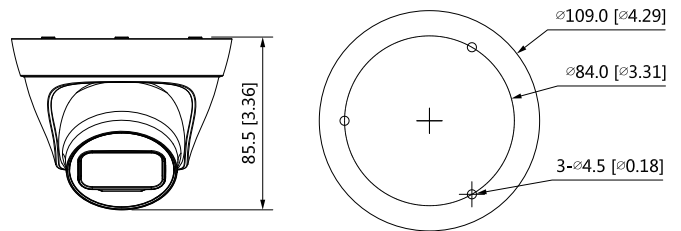

## Ordering Information

Type	Part Number	Description
4MP Camera	DH-IPC-HDW1431T1P-S4	4MP Entry IR Fixed-focal Eyeball Network Camera,PAL
	DH-IPC-HDW1431T1N-S4	4MP Entry IR Fixed-focal Eyeball Network Camera,NTSC
Accessories (optional)	PFA136	Junction Box
	PFA130-E	Junction Box
	PFB203W	Wall Mount
	PFA106	Mount Adapter
	PFB220C	Ceiling Mount
	PFA152-E	Pole Mount
	PFM321D	12V DC 1A Power Adapter
	LR1002-1ET/1EC	Single-port Long Reach Ethernet over Coax Extender
PFM900-E	Integrated Mount Tester	

## Dimensions (mm[inch])