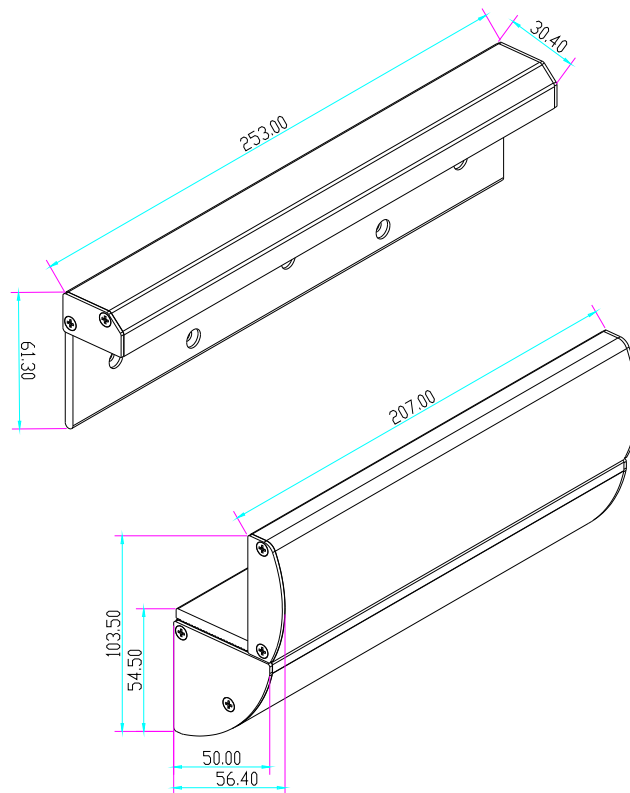

YLI ELECTRONIC

NZLC Bracket for Inward Door

Model:MBK-280NZLC

Specification

- Dimension: 253Lx30.4Wx61.3H(mm)
- Material: High Strength Aluminium,
- Sandblast Finished
- Suitable for: Inward Door
- Opening Mode: 90 Degree Door
- Use with: 280kgs Series Magnetic Lock
- Finished for Shell: Anodized Aluminium
- Weight: 0.75kg

Dimension

Installation