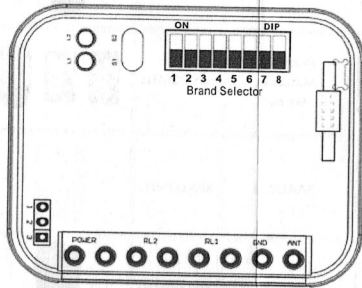

NOTICE New RX-Multi 300-868MHz

1. Specifications RX-Multi

2. Brand selector

With 8 bits dip switch, the user can make different combinations for different remote brands. The brand selections are shown in table 1.

3. Learn Button and LED

In RX-Multi receiver, there are 2 independent channels. Each channel has independent learn buttons L1, L2 and L1, L2.

4. Power Input Selector

The RX-Multi can be worked at the input AC/DC 12V~30V. However, it's better to change the PIS according to the power input. If the input is greater than 24V, shorten pin 2&3; shorten 1&2 if input is less than 24V.

5. Exchangeable Radio

The memory card can be removed from board for read, copy and backup.

6. How to entry remote and Erase all remote

Entry one button remote:

1. First, selecting the correct brand for remote will be entry by dip switch;
2. Press the learn button, the LED turns on. Press the button on the remote, the LED flashes 4 times, this button entry into the RX-Multi successfully.
3. Repeat step 2 for another button.
4. 2 channels work at same.