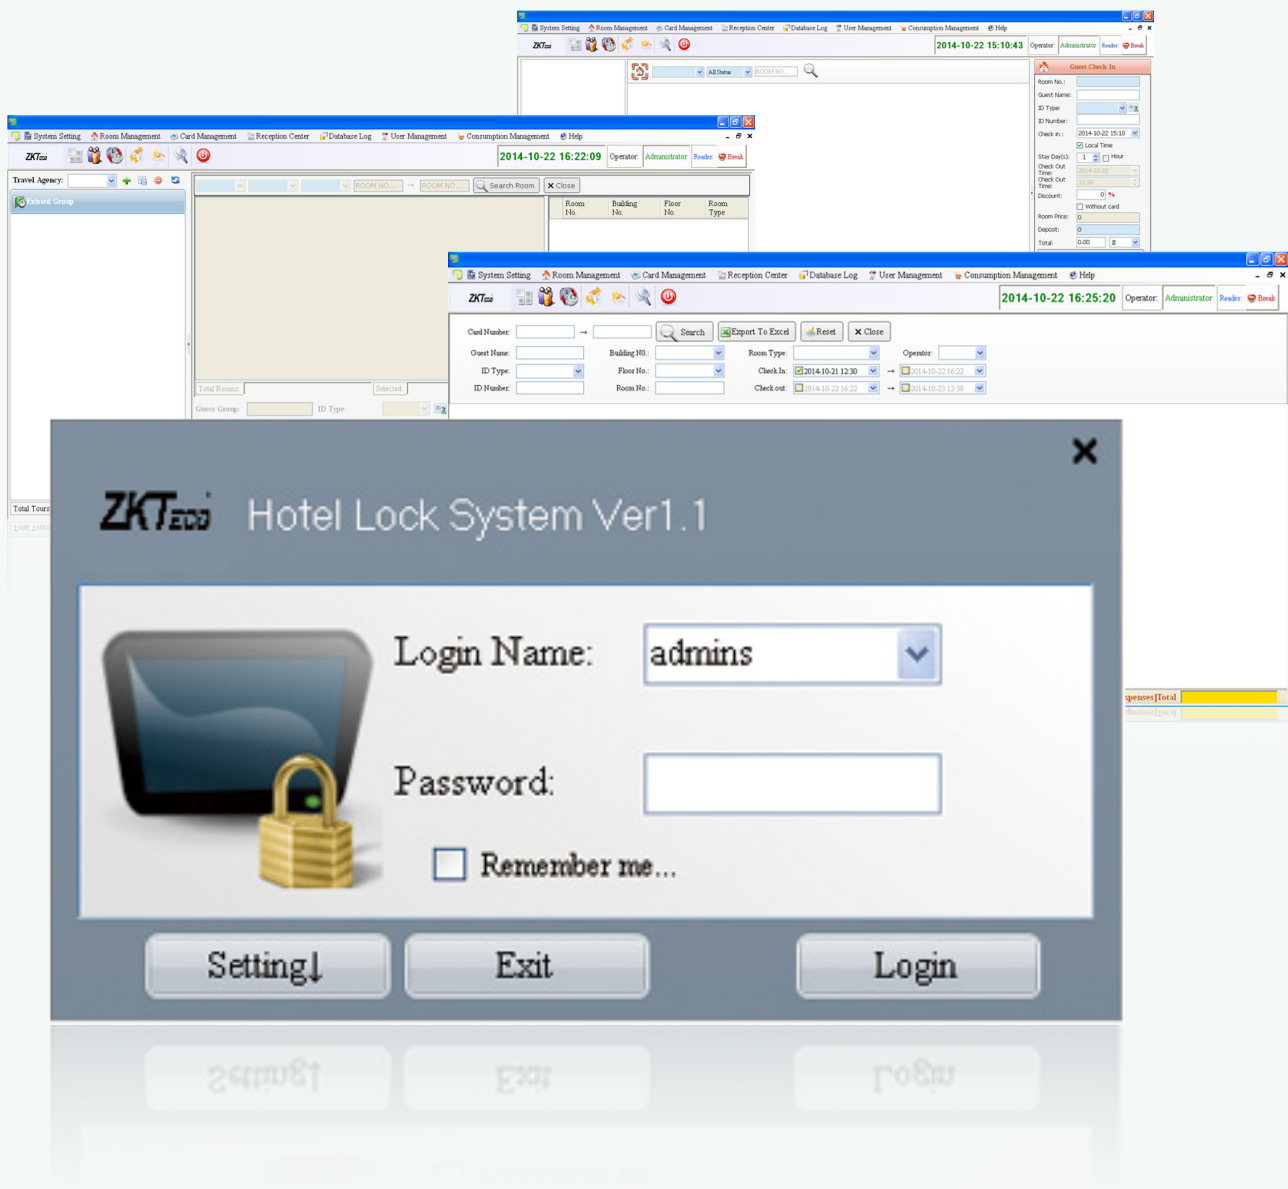

ZKBilock Hotel Lock System

ZKBilock Hotel Lock System is specially designed to meet the needs of small-medium hotels, maximum security, individual style and low operation costs. It is allowing for comprehensive access control and system management, but offers you an easy “one-click” installation.

Features

- Easy installation with "one-click" operation only
- Check-in, check-out and reservation for hotel guest
- Set card expiration date/ time
- Create master, building, floor and other employee cards
- Create lost card to remove lost/stolen cards from the system
- Create record card to get the unlock logs from the hotel lock
- Matrix design allow you to see the room status
- All issued cards are logged in the software for viewing at any time
- Easy to program
- Requires USB encoder to program mifare cards(sold separately)
- Support Microsoft Windows 8/ 7/ Vista/ XP
- Support Microsoft SQL Server 2005 database or more advanced
- Support English/ Spanish language