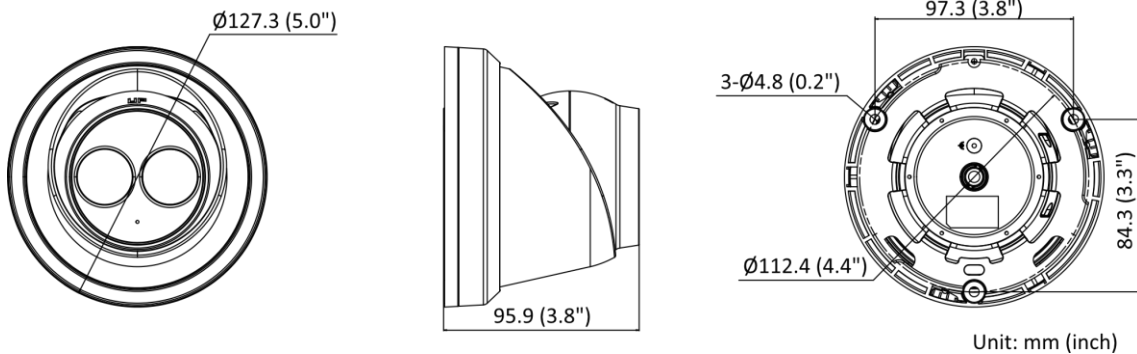

▪ **Dimension**

▪ **Accessory**

▪ **Optional**

DS-1271ZJ-130-TRL Pendant Mount	DS-1276ZJ-SUS (Black) Corner Mount	DS-1281ZJ-M (Black) Inclined Ceiling Mount	DS-1275ZJ-SUS Vertical Pole Mount	DS-1271ZJ-130-TRL (Black) Pendant Mount
DS-1280ZJ-DM8 (Black) Junction Box	DS-1281ZJ-M Inclined ceiling mount	DS-1273ZJ-130B-TRL Wall mount	DS-1276ZJ-SUS Corner mount	DS-1275ZJ-SUS (Black) Vertical Pole Mount
DS-1273ZJ-130-TRL (Black) Wall Mount	DS-1280ZJ-DM8 Junction box	DS-1273ZJ-130-TRL Wall mount