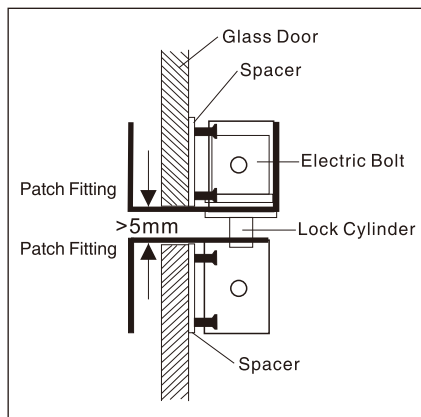

Bracket Section View