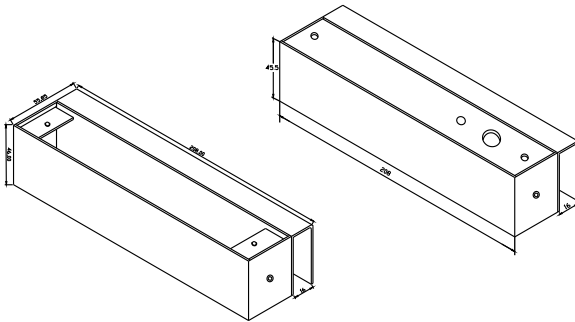

# Bracket for Fully Frameless Glass Door

YLI ELECTRONIC

Model:BBK-700

## Specification

- Dimension: 205Lx58Wx46H(mm)
- Standard Structure: Stainless steel , Wire Drawing Finished
- Suitable for Door: Fully Frameless Glass Door
- Glass Thickness: 10-15mm
- Opening Mode: 180 Degree Door
- Use with: YB-100/100S/100+/100+LED/300
- Weight: 1.6kg

## Dimension