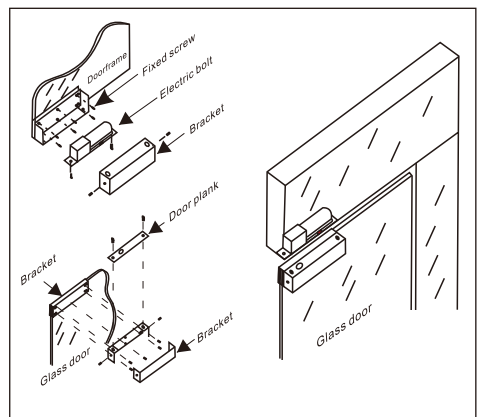

Bracket Installation Diagram